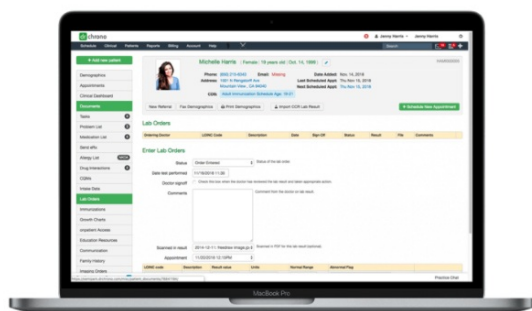

Getting Started: Integrating with Labs

07/24/2024 2:55 pm EDT

Basic Lab Integration Setup

The DrChrono has the ability to integrate with hundreds of labs throughout the United States. With two labs, [Labcorp](#) and [Quest Diagnostics](#), we maintain a direct partnership that provides our customers using those services with seamless integration and direct support. With our integration with Health Gorilla and [Lifepoint](#), our customers can additionally integrate with labs within their network outside of Quest and Labcorp.

To get started with labs, please visit our lab integration page [here](#).

Are you a clinician?

Connect your DrChrono account to Quest and LabCorp.

Once you reach the lab integration page, select the links for Labcorp and/or Quest Diagnostics. You will be taken to the registration page for the respective company for instructions on how to integrate with your DrChrono account. Our [partner marketplace](#) can help you get started with [Lifepoint](#).